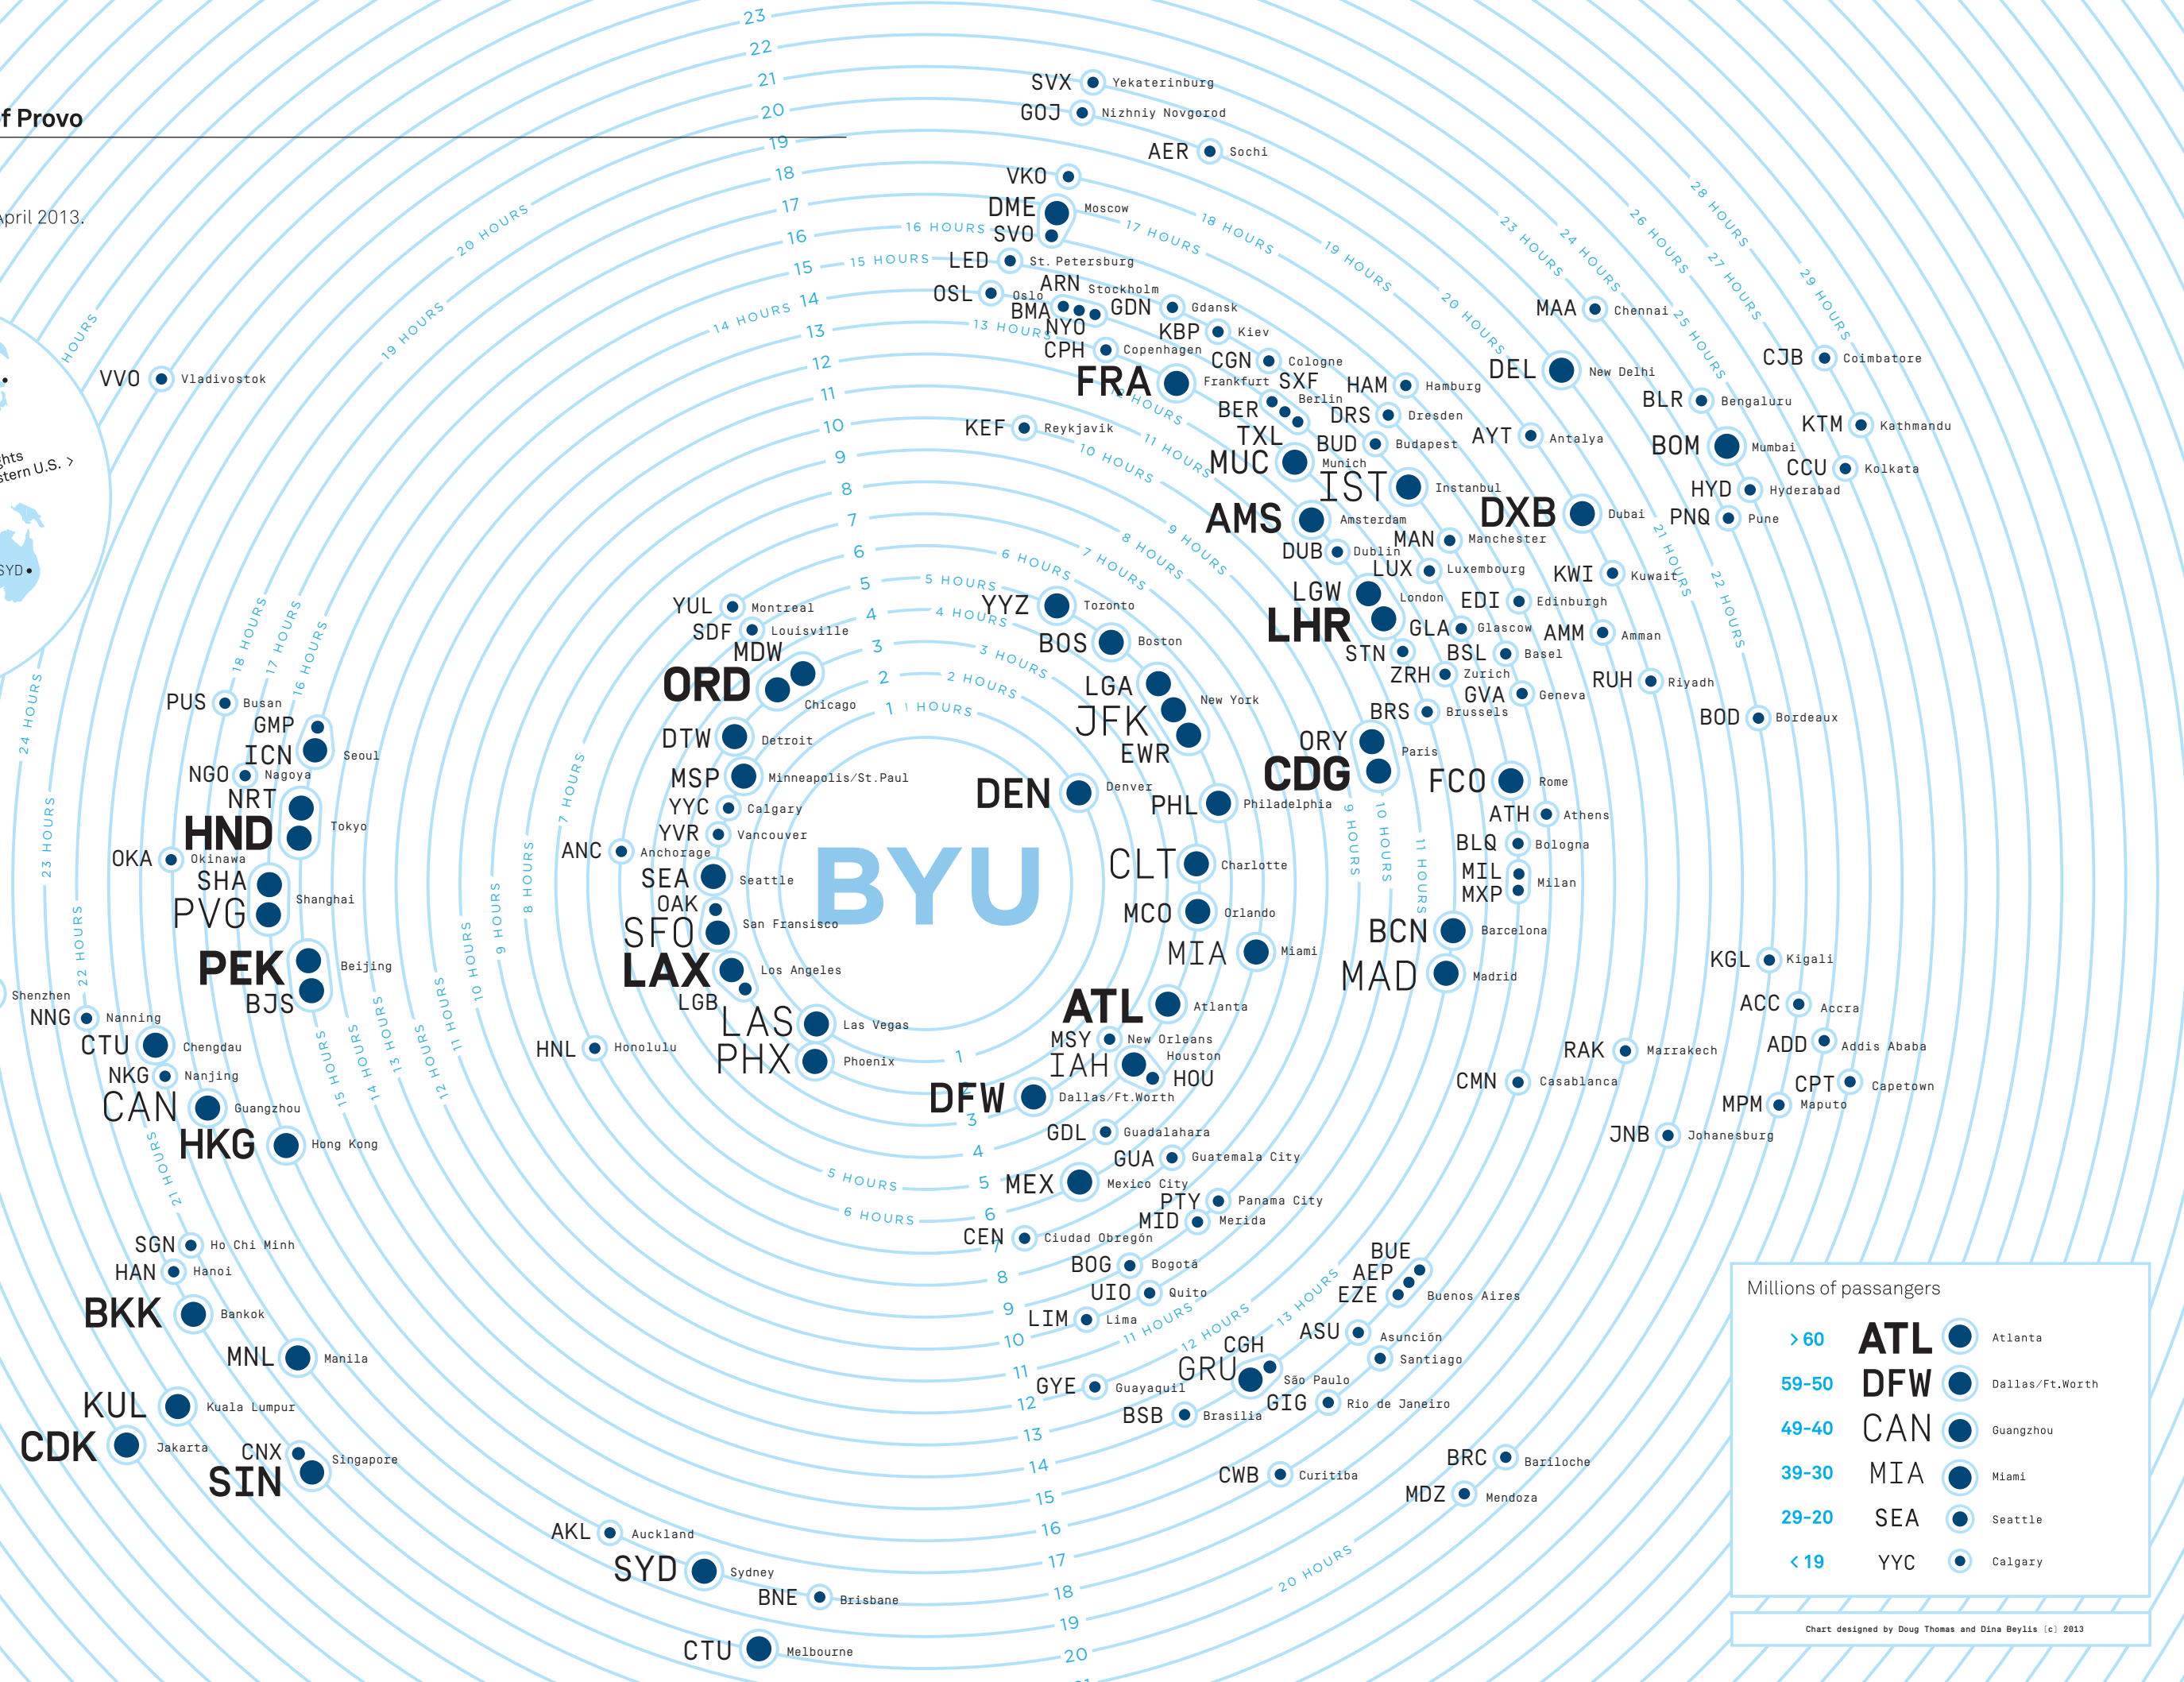

Travel Timelog: Get Out of Provo

Based on commercial airline total flight duration from SLC (Salt Lake International Airport), April 2013.

Millions of passengers

- > 60 **ATL** ● Atlanta
- 59-50 **DFW** ● Dallas/Ft. Worth
- 49-40 **CAN** ● Guangzhou
- 39-30 **MIA** ● Miami
- 29-20 **SEA** ● Seattle
- < 19 **YYC** ● Calgary